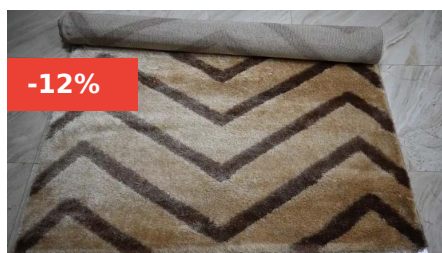

## SUPER EMERALD 180X270CM

Enhance your living space with the luxurious SUPER EMERALD Carpet. Measuring 160 x 230 cm, this premium carpet offers a blend of elegance and comfort, perfect for adding a touch of sophistication to any room.