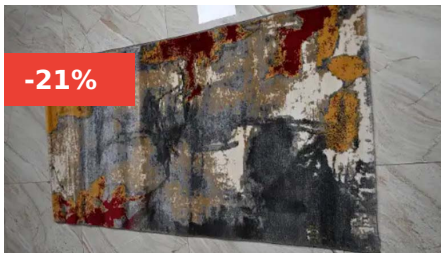

TORINO 80X150CM 11

Elevate your home décor with the stylish and versatile TORINO Carpet. Measuring 80 x 150 cm, this premium carpet offers a perfect blend of comfort and elegance, making it an ideal addition to any room.

[Read More](#)

SKU: N/A

Price: ~~KSh 3,510.00~~ Original price was:
KSh 3,510.00. KSh 2,767.24 Current price is: KSh 2,767.24.