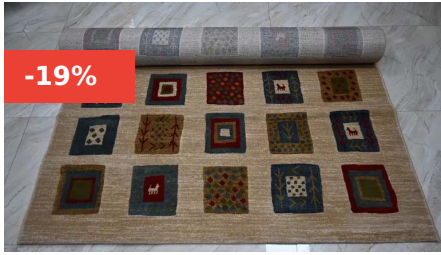

TORINO 160X230CM 4

Elevate your home décor with the stylish and versatile TORINO Carpet. Measuring 160X230 cm, this premium carpet offers a perfect blend of comfort and elegance, making it an ideal addition to any room.

[Read More](#)

SKU: N/A

Price: ~~KSh 10,510.00~~ Original price was:
KSh 10,510.00. KSh 8,476.29 Current price is: KSh 8,476.29.