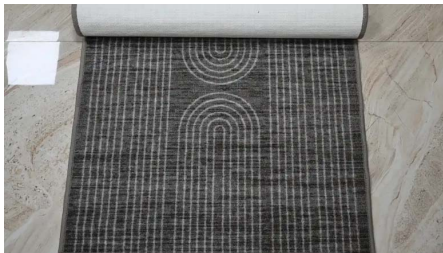

[Read More](#)

SKU: N/A

Price: KSh 1,908.62

SABHA 80X240 CM

Add elegance to your space with the SABHA 65 x 180 cm Carpet. Perfect for narrow areas like hallways and entryways, this stylish carpet brings both beauty and functionality to your home.