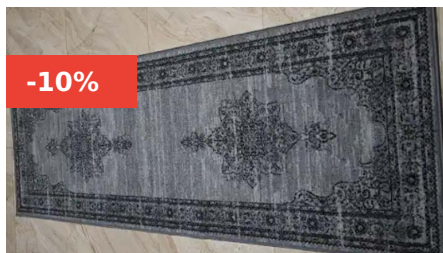

SABHA 80X240CM CORRIDOR RUNNERS 6

Elevate your hallway with the stylish SABHA 80 x 240 cm Corridor Runner. This elegant runner adds a touch of sophistication and warmth to any corridor, offering both beauty and functionality.

[Read More](#)

SKU: N/A

Price: ~~KSh 2,905.00~~ Original price was:
KSh 2,905.00. KSh 2,605.00 Current price is: KSh 2,605.00.