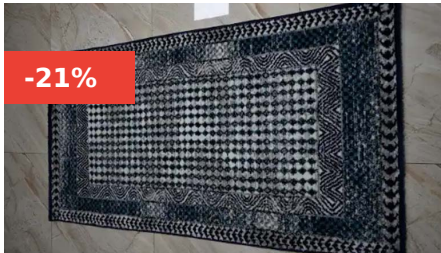

TORINO 80X150CM 9

Elevate your home décor with the stylish and versatile TORINO Carpet. Measuring 80 x 150 cm, this premium carpet offers a perfect blend of comfort and elegance, making it an ideal addition to any room.

[Read More](#)

SKU: N/A

Price: ~~KSh 3,510.00~~ Original price was:
KSh 3,510.00. KSh 2,767.24 Current price is: KSh 2,767.24.