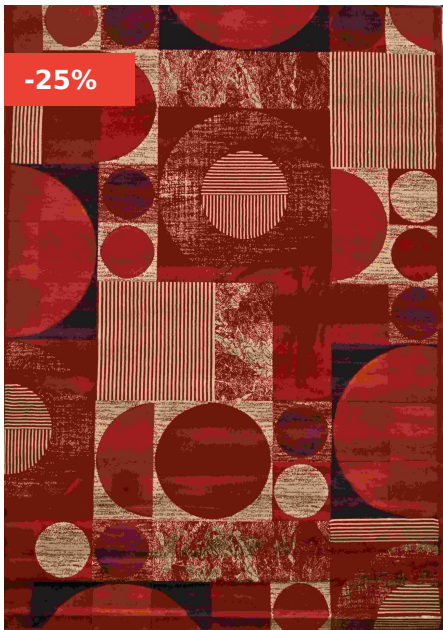

MAJESTY 200 X 280 CM

Elevate Your Home with the MAJESTY Carpet - 200 x 280 cm

Short Description: Transform your living space with the luxurious MAJESTY Carpet, measuring 200 x 280 cm. Priced at 24,232/=, this elegant carpet combines exquisite design with premium quality to create a stunning focal point in any room.

[Read More](#)

SKU: 3110601048640

Price: ~~KSh 26,232.00~~ Original price was: KSh 26,232.00. KSh 19,584.05 Current price is: KSh 19,584.05.