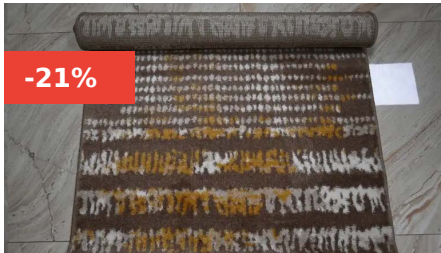

TORINO 80X150CM 4

Elevate your home décor with the stylish and versatile TORINO Carpet. Measuring 80 x 150 cm, this premium carpet offers a perfect blend of comfort and elegance, making it an ideal addition to any room.

[Read More](#)

SKU: N/A

Price: ~~KSh 3,510.00~~ Original price was:
KSh 3,510.00. KSh 2,767.24 Current price is: KSh 2,767.24.