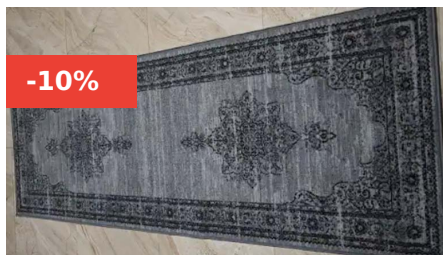

SABHA 80X240CM CORRIDOR RUNNERS 3

Elevate your hallway with the stylish SABHA 80 x 240 cm Corridor Runner. This elegant runner adds a touch of sophistication and warmth to any corridor, offering both beauty and functionality.

[Read More](#)

SKU: N/A

Price: ~~KSh 2,905.00~~ Original price was:
KSh 2,905.00. KSh 2,605.00 Current price is: KSh 2,605.00.