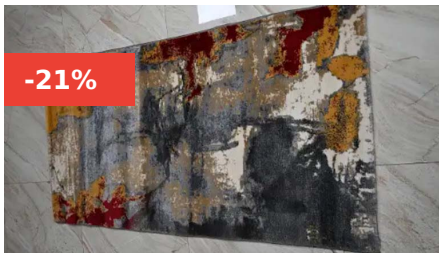

TORINO 80X150CM 11

Elevate your home décor with the stylish and versatile TORINO Carpet. Measuring 80 x 150 cm, this premium carpet offers a perfect blend of comfort and elegance, making it an ideal addition to any room.

[Read More](#)

SKU: N/A

Price: ~~KSh 3,510.00~~ Original price was:
KSh 3,510.00. KSh 2,767.24 Current price is: KSh 2,767.24.