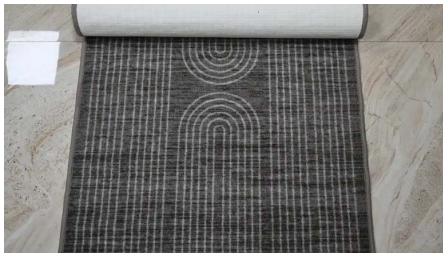

SABHA 80X240 CM

Add elegance to your space with the SABHA 65 x 180 cm Carpet. Perfect for narrow areas like hallways and entryways, this stylish carpet brings both beauty and functionality to your home.

[Read More](#)

SKU: N/A

Price: KSh 1,908.62