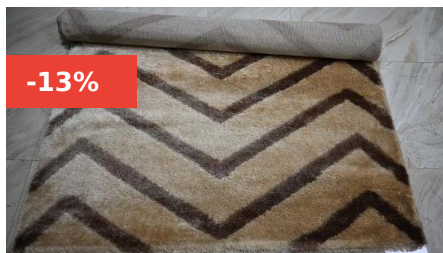

SUPER EMERALD 3

Enhance your living space with the luxurious SUPER EMERALD Carpet. Measuring 160 x 230 cm, this premium carpet offers a blend of elegance and comfort, perfect for adding a touch of sophistication to any room.

[Read More](#)

SKU: N/A

Price: ~~KSh 15,815.00~~ Original price was:
KSh 15,815.00. KSh 13,815.00 Current price is: KSh 13,815.00.