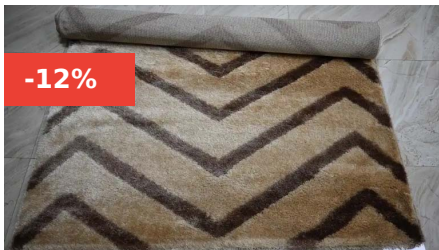

[Read More](#)

SKU: N/A

Price: ~~KSh 2,905.00~~ Original price was:
KSh 2,905.00. KSh 2,605.00 Current price is: KSh 2,605.00.

SUPER EMERALD 180X270CM

Enhance your living space with the luxurious SUPER EMERALD Carpet. Measuring 160 x 230 cm, this premium carpet offers a blend of elegance and comfort, perfect for adding a touch of sophistication to any room.