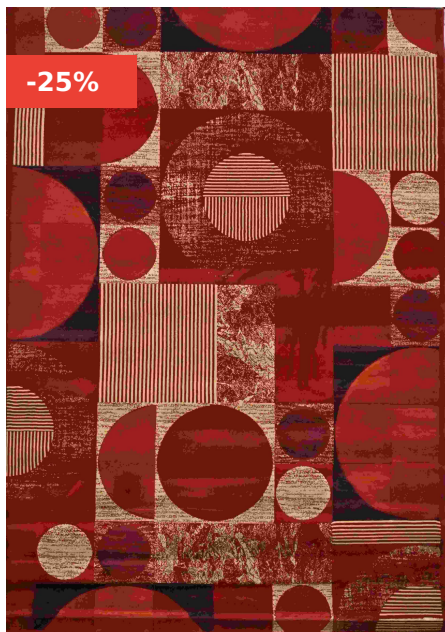

MAJESTY 200 X 280 CM

Elevate Your Home with the MAJESTY Carpet - 200 x 280 cm

Short Description: Transform your living space with the luxurious MAJESTY Carpet, measuring 200 x 280 cm. Priced at 24,232/=, this elegant carpet combines exquisite design with premium quality to create a stunning focal point in any room.

[Read More](#)

SKU: 3110601048640

Price: ~~KSh 26,232.00~~ Original price was: KSh 26,232.00. KSh 19,584.05 Current price is: KSh 19,584.05.