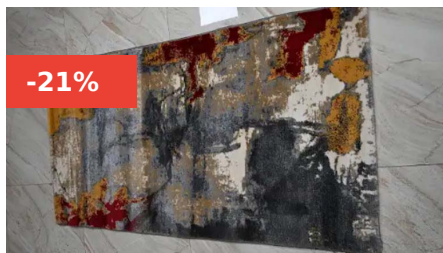

TORINO 80X150CM 11

Elevate your home décor with the stylish and versatile TORINO Carpet. Measuring 80 x 150 cm, this premium carpet offers a perfect blend of comfort and elegance, making it an ideal addition to any room.

[Read More](#)

SKU: N/A

Price: ~~KSh 3,510.00~~ Original price was:
KSh 3,510.00. KSh 2,767.24 Current price is: KSh 2,767.24.