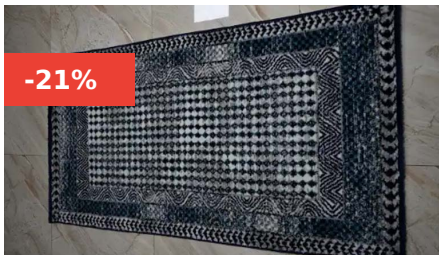

TORINO 80X150CM 9

Elevate your home décor with the stylish and versatile TORINO Carpet. Measuring 80 x 150 cm, this premium carpet offers a perfect blend of comfort and elegance, making it an ideal addition to any room.

[Read More](#)

SKU: N/A

Price: ~~KSh 3,510.00~~ Original price was:
KSh 3,510.00. KSh 2,767.24 Current price is: KSh 2,767.24.