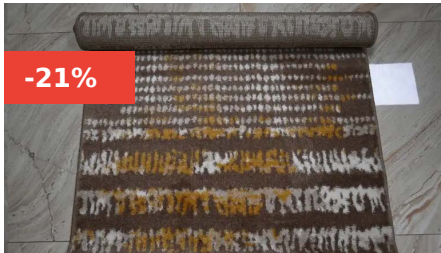

[Read More](#)

SKU: N/A

Price: ~~KSh 3,510.00~~ Original price was:
KSh 3,510.00. KSh 2,767.24 Current price is: KSh 2,767.24.

TORINO 80X150CM 6

Elevate your home décor with the stylish and versatile TORINO Carpet. Measuring 80 x 150 cm, this premium carpet offers a perfect blend of comfort and elegance, making it an ideal addition to any room.

[Read More](#)

SKU: N/A

Price: ~~KSh 3,510.00~~ Original price was:
KSh 3,510.00. KSh 2,767.24 Current price is: KSh 2,767.24.

TORINO 80X150CM 4

Elevate your home décor with the stylish and versatile TORINO Carpet. Measuring 80 x 150 cm, this premium carpet offers a perfect blend of comfort and elegance, making it an ideal addition to any room.