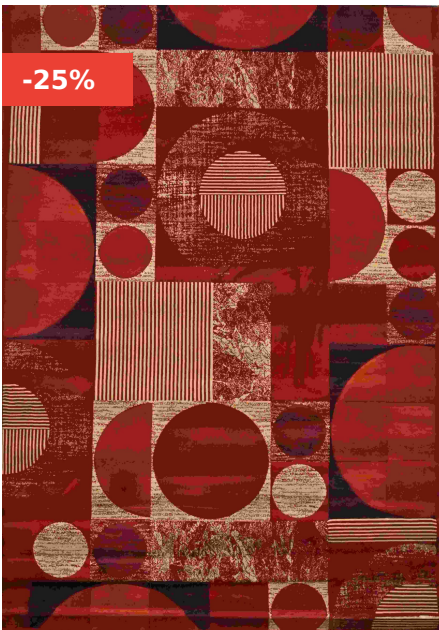

MAJESTY 200 X 280 CM

Elevate Your Home with the MAJESTY Carpet - 200 x 280 cm

Short Description: Transform your living space with the luxurious MAJESTY Carpet, measuring 200 x 280 cm. Priced at 24,232/=, this elegant carpet combines exquisite design with premium quality to create a stunning focal point in any room.

[Read More](#)

SKU: 3110601048640

Price: ~~KSh 26,232.00~~ Original price was:

KSh 26,232.00. KSh 19,584.05 Current price is: KSh 19,584.05.