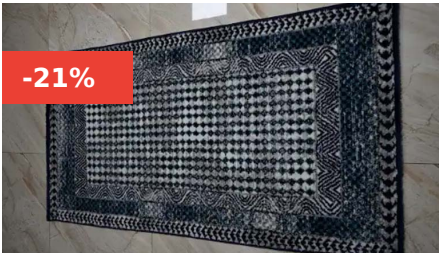

TORINO 80X150CM 9

Elevate your home décor with the stylish and versatile TORINO Carpet. Measuring 80 x 150 cm, this premium carpet offers a perfect blend of comfort and elegance, making it an ideal addition to any room.

[Read More](#)

SKU: N/A

Price: ~~KSh 3,510.00~~ Original price was:
KSh 3,510.00. KSh 2,767.24 Current price is: KSh 2,767.24.