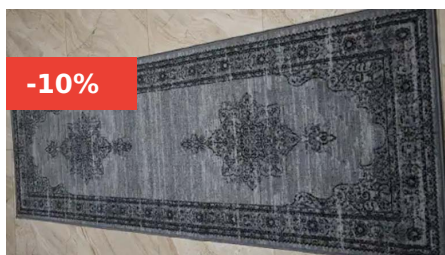

-10%

SABHA 80X240CM

Elevate your hallway with the stylish SABHA 80 x 240 cm Corridor Runner. This elegant runner adds a touch of sophistication and warmth to any corridor, offering both beauty and functionality.

[Read More](#)

SKU: N/A

Price: ~~KSh 2,905.00~~ Original price was: KSh 2,905.00. KSh 2,605.00 Current price is: KSh 2,605.00.