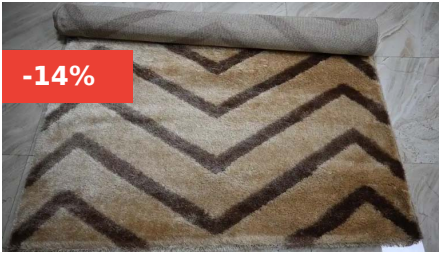

SUPER EMERALD 160 X 230 CM

Enhance your living space with the luxurious SUPER EMERALD Carpet. Measuring 160 x 230 cm, this premium carpet offers a blend of elegance and comfort, perfect for adding a touch of sophistication to any room.

[Read More](#)

SKU: N/A

Price: ~~KSh 13,815.00~~ Original price was:
KSh 13,815.00. KSh 11,909.48 Current price is: KSh 11,909.48.