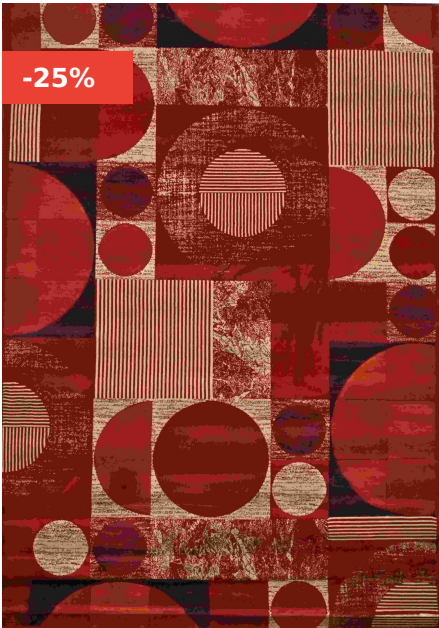

MAJESTY 200 X 280 CM

Elevate Your Home with the MAJESTY Carpet - 200 x 280 cm

Short Description: Transform your living space with the luxurious MAJESTY Carpet, measuring 200 x 280 cm. Priced at 24,232/=, this elegant carpet combines exquisite design with premium quality to create a stunning focal point in any room.

[Read More](#)

SKU: 3110601048640

Price: ~~KSh 26,232.00~~ Original price was:

KSh 26,232.00. KSh 19,584.05 Current price is: KSh 19,584.05.