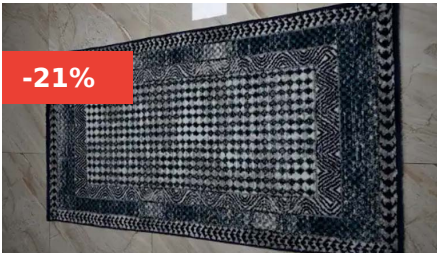

TORINO 80X150CM 9

Elevate your home décor with the stylish and versatile TORINO Carpet. Measuring 80 x 150 cm, this premium carpet offers a perfect blend of comfort and elegance, making it an ideal addition to any room.

[Read More](#)

SKU: N/A

Price: ~~KSh 3,510.00~~ Original price was:
KSh 3,510.00. KSh 2,767.24 Current price is: KSh 2,767.24.