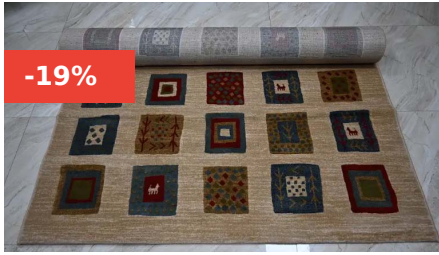

TORINO 160X230CM 4

Elevate your home décor with the stylish and versatile TORINO Carpet. Measuring 160X230 cm, this premium carpet offers a perfect blend of comfort and elegance, making it an ideal addition to any room.

[Read More](#)

SKU: N/A

Price: ~~KSh 10,510.00~~ Original price was: KSh 10,510.00. ~~KSh 8,476.29~~ Current price is: KSh 8,476.29.